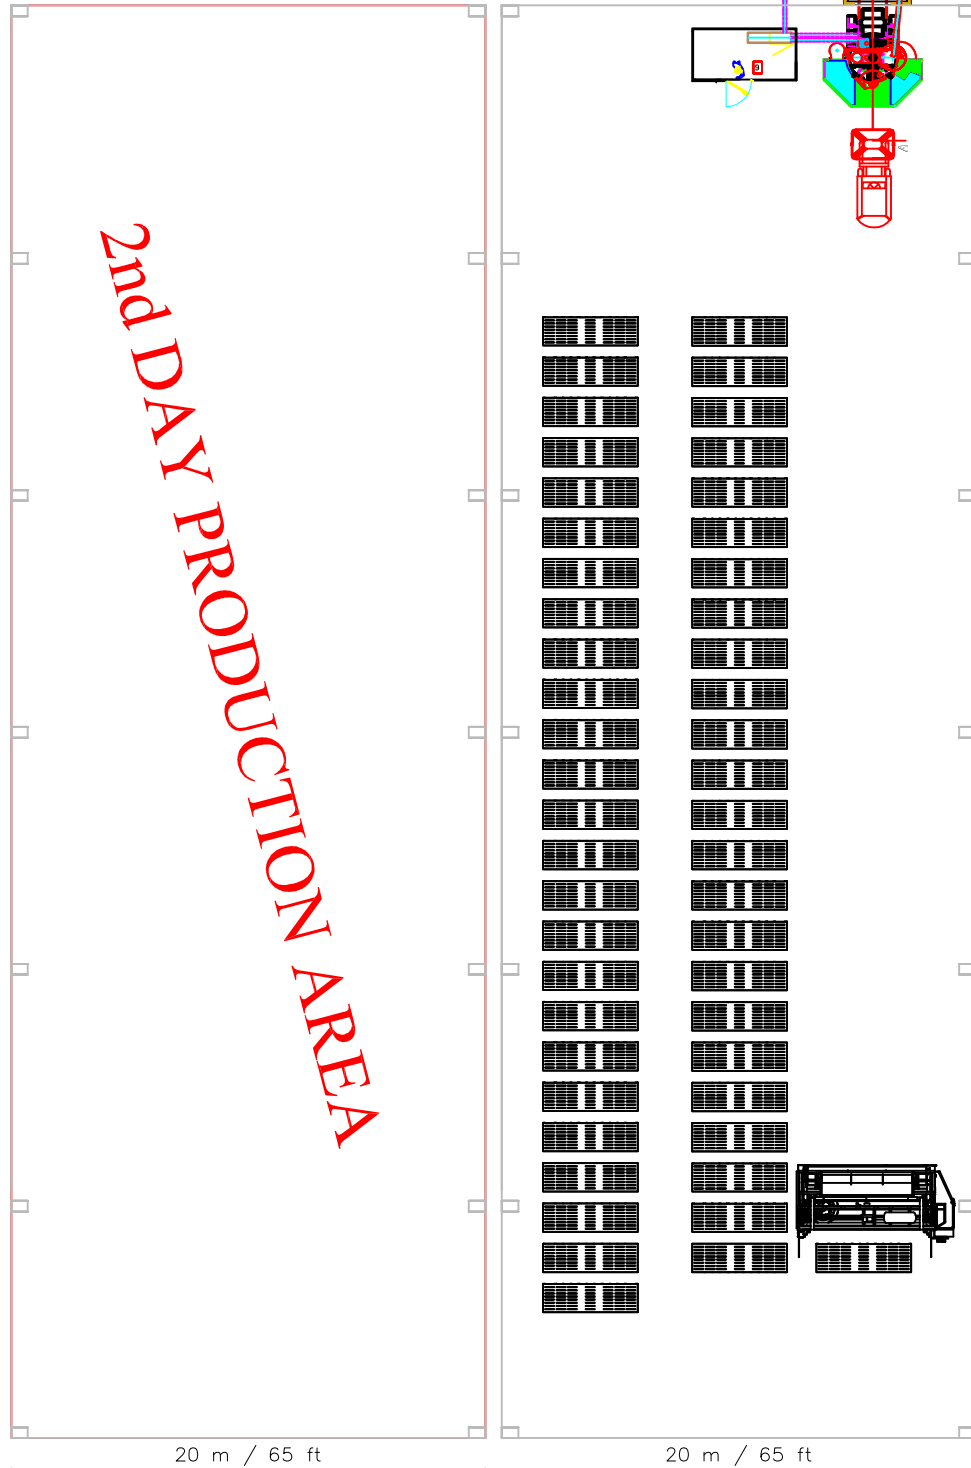

AGGREGATES STOCK AREA

EXIT

ENTER

BATCHING PLANT

2nd DAY PRODUCTION AREA

STOCK AREA

TL4 MACHINE